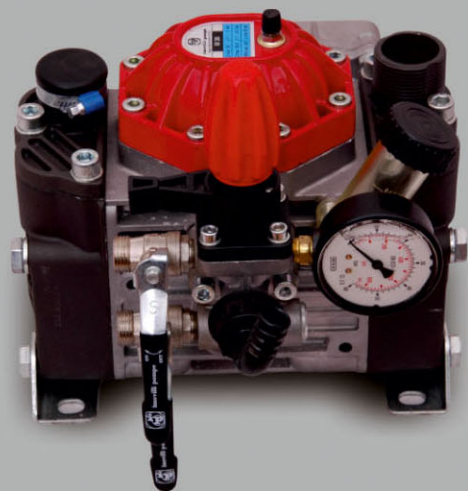

DESIGNED FOR PRESSURE
REVOLVING TO TASKS
WITH
INTERNATIONAL CREDENTIALS

IMOVILLI DIAPHRAGM M30 AGRICULTURAL POWER SPRAYER

STURDY & LOW MAINTENANCE PUMP

REVOLUTIONS [RPM] : 550 MAX | WORKING PRESSURE 30 BAR MAX
CAPACITY 33 LT /1 MAX | REQUIRED POWER HP 3—5 HP

M30 Daiphragm Pump can be fitted to Old & New Honda Engines, Greaves5520 Diesel Engines using different Reduction Gear Boxes.

SPRAYING & PUMPING SINCE GENERATIONS

Through three generations **IMOVILLI POMPE** produces piston and diaphragm pumps for agricultural spraying, and exports to over 70 countries around the world, always in step with the needs of each market