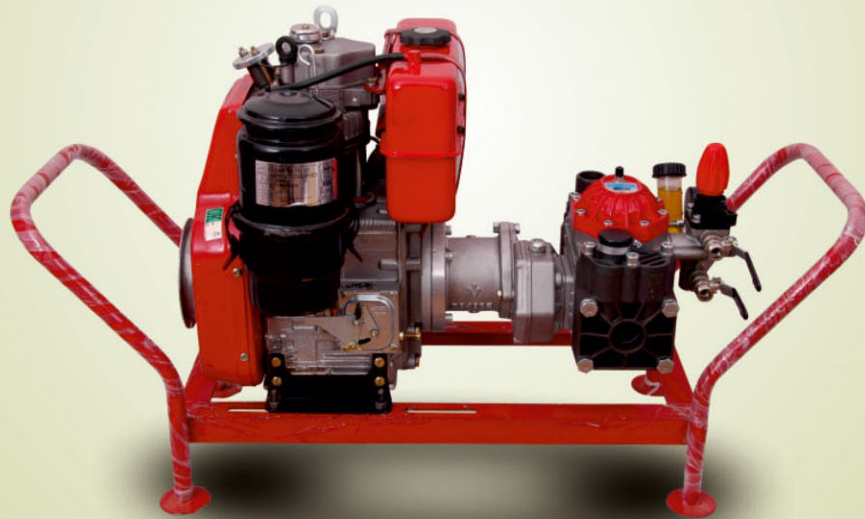

## IMOVILLI DIAPHRAGM M30520

AGRICULTURAL POWER SPRAYER

Powered by GREAVES 5520 DIESEL ENGINE

### SPECIFICATIONS

Max pressure : 30-40 Bar Max [Adj pressure] | Flowrate lts/min : 33 LTS Max

Engine type : Air Cooled 4 Stroke | Engine make : Greaves 5520 - 4.8 hp @ 3600 rpm

Fuel : Diesel | Fuel capacity : 4.5 lt | Pump : Diaphragm [Reduction Gear Box] | Dry weight : 60 kg.

### IMOVILLI

DIAPHRAGM M30520  
POWER SPRAYER

The sprayer  
with  
international  
credentials

IMOVILLI DIAPHRAGM SPRAYER  
COPPER SULPHATE / BORDEAUX SPRAYER

Powered by :

**GREAVES 5520**  
DIESEL ENGINES