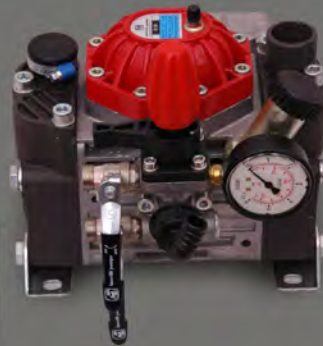

[www.agrisprayshop.com](http://www.agrisprayshop.com)

**imovilli  
pompe**  
**MADE IN ITALY**

**TECHNICAL SPECIFICATION**

**IMOVILLI DIAPHRAGM M30520  
AGRICULTURAL POWER SPRAYER**  
Powered by GREAVES 5520 DIESEL ENGINE

MAX PRESSURE 30-40 BAR MAX [ADJ PRESSURE]  
FLOWRATE LTS/MIN 33 LTS MAX  
ENGINE TYPE AIR COOLED 4 STROKE  
ENGINE MAKE GREAVES 5520 - 4.8 HP@ 3600 RPM  
FUEL DIESEL  
FUEL CAPACITY 4.5 LT  
PUMP DIAPHRAGM [REDUCTION GEAR BOX]  
DRY WEIGHT 60 KG

**IMOVILLI DIAPHRAGM M30  
AGRICULTURAL POWER SPRAYER**

REVOLUTIONS [RPM] 550 MAX  
WORKING PRESSURE 30 BAR MAX  
CAPACITY 33 LT /1 MAX  
REQUIRED POWER HP 3—5 HP

**M30 Daiphragm Pump can be fitted to Old & New Honda Engines, Greaves5520 Diesel Engines using different Reduction Gear Boxes.**